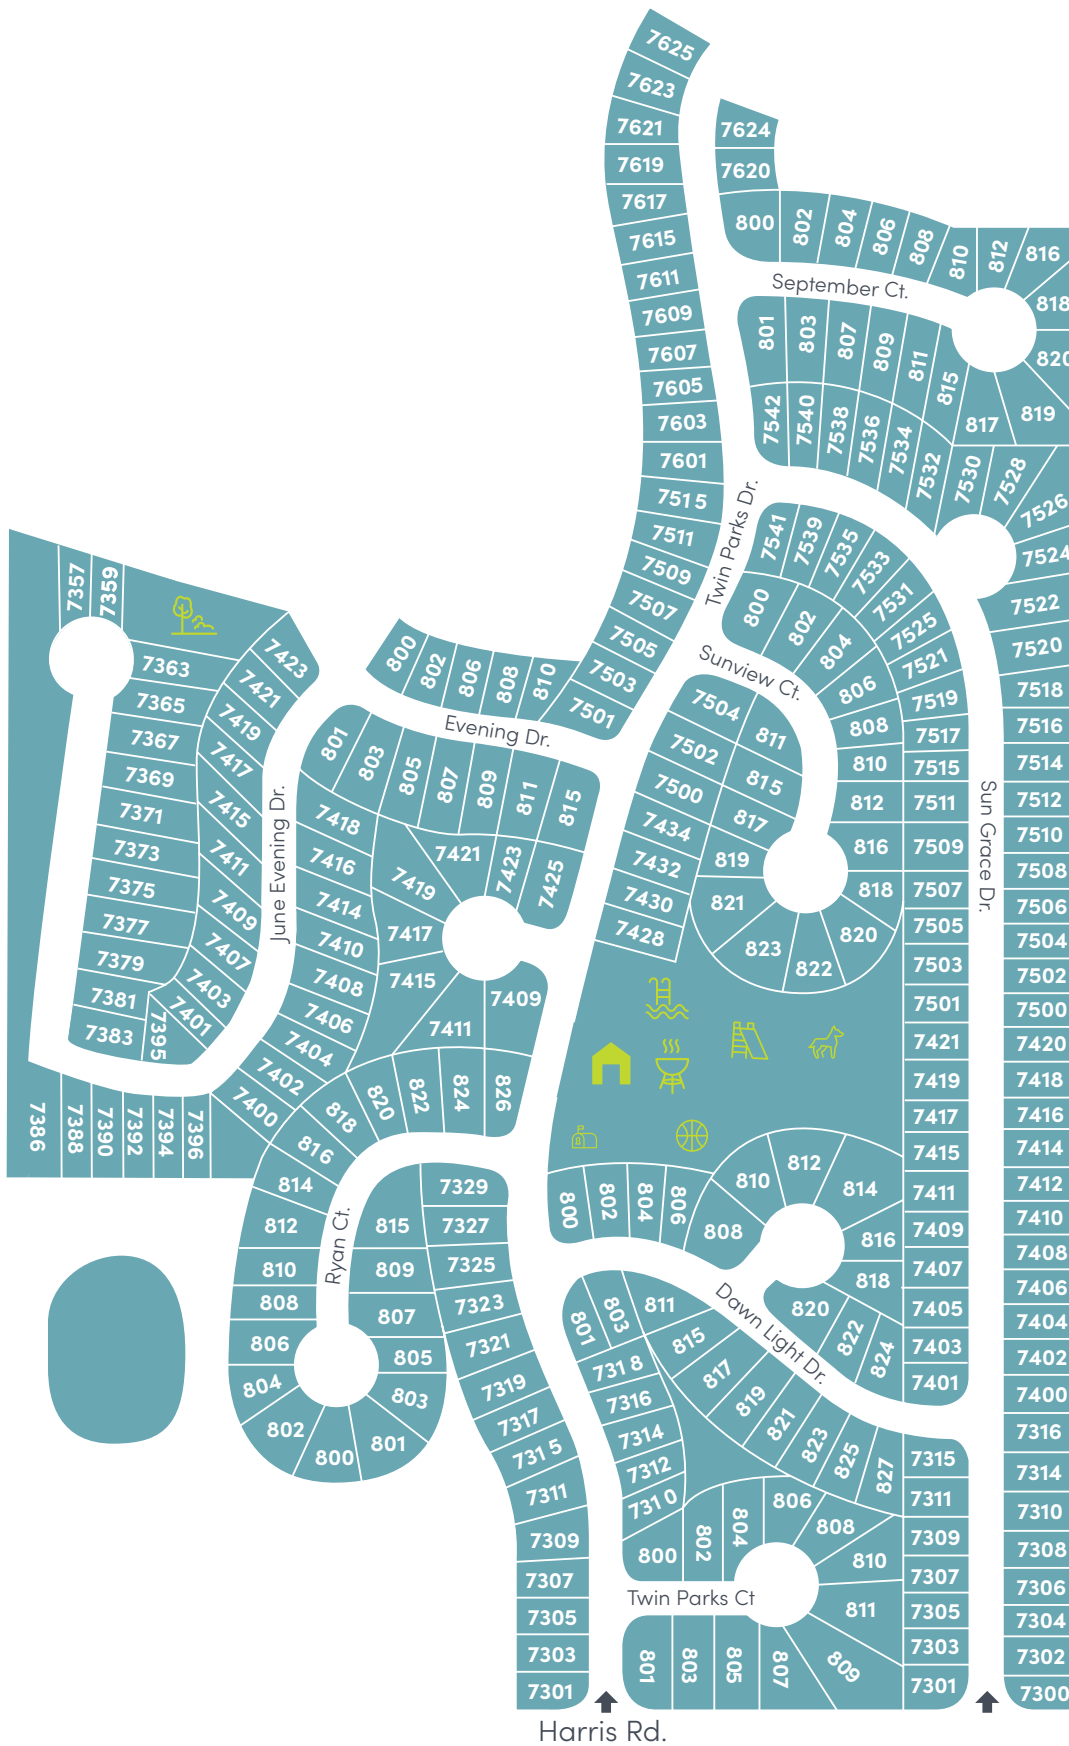

South Arlington Estates

7400 Twin Parks Drive
Arlington, TX 76001

T : 817.466.7447

Visit us online at:
yescommunities.com

Number of sites: 270

Amenities:

- Swimming Pool
- Office
- Playground
- Basketball Court
- Dog Park
- Picnic Areas
- Greenbelt